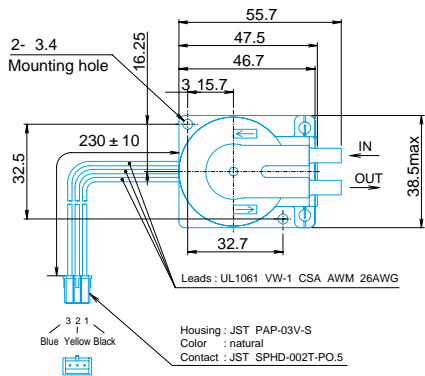

マイクロポンプシリーズ

Micro Pump Series

RoHS

ピストンタイプ
Piston Type

自吸式
Self Priming

DIMENSIONS

PIN No.		
1	Black	GND
2	Yellow	12VDC
3	Blue	PWM

Micro Pump マイクロポンプ

Model No. PPLP-03060-001

Rated Voltage	DC12V
Power Consumption	4.3W
Fluid Temperature	0 to 65 degrees
Maximam Flow Rate	530ml/min
Maximam Pressure	25 kpa
Driving Frequency	10Hz
Fluid Type	Antifreeze Solution (Propylene-Glycol)

Micro Pump Aqua マイクロポンプ アクア

Model No. PPLT-01040-002

Rated Voltage	DC12V
Power Consumption	5.5W
Fluid Temperature	5 to 50 degrees
Maximam Flow Rate	400ml/min
Maximam Pressure	11kpa
Driving Frequency	14Hz
Fluid Type	Water