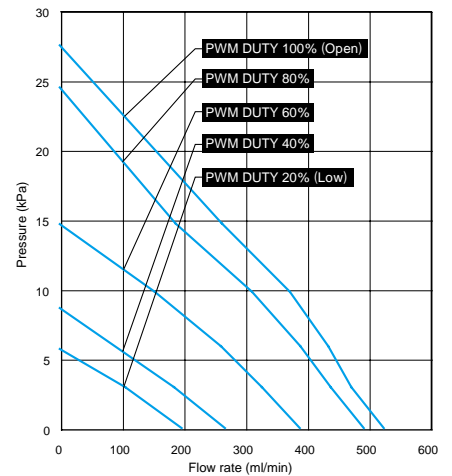

マイクロポンプシリーズ

Micro Pump Series

RoHS

ピストンタイプ
Piston Type

自吸式
Self Priming

DIMENSIONS

PIN No.		
1	Black	GND
2	Yellow	12VDC
3	Blue	PWM

Micro Pump マイクロポンプ

Model No. PPLP-03060-001

Rated Voltage	DC12V
Power Consumption	4.3W
Fluid Temperature	0 to 65 degrees
Maximam Flow Rate	530ml/min
Maximam Pressure	25 kpa
Driving Frequency	10Hz
Fluid Type	Antifreeze Solution (Propylene-Glycol)

Micro Pump Aqua マイクロポンプ アクア

Model No. PPLT-01040-002

Rated Voltage	DC12V
Power Consumption	5.5W
Fluid Temperature	5 to 50 degrees
Maximam Flow Rate	400ml/min
Maximam Pressure	11kpa
Driving Frequency	14Hz
Fluid Type	Water