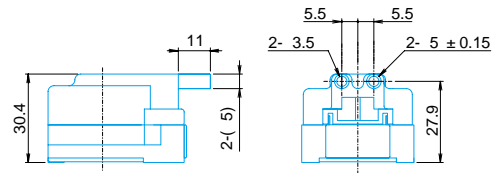

マイクロポンプシリーズ

Micro Pump Series

RoHS

ピストンタイプ
Piston Type

自吸式
Self Priming

DIMENSIONS

PIN No.		
1	Black	GND
2	Yellow	12VDC
3	Blue	PWM

Micro Pump マイクロポンプ

Model No. PPLP-03060-001

Rated Voltage	DC12V
Power Consumption	4.3W
Fluid Temperature	0 to 65 degrees
Maximam Flow Rate	530ml/min
Maximam Pressure	25 kpa
Driving Frequency	10Hz
Fluid Type	Antifreeze Solution (Propylene-Glycol)

Micro Pump Aqua マイクロポンプ アクア

Model No. PPLT-01040-002

Rated Voltage	DC12V
Power Consumption	5.5W
Fluid Temperature	5 to 50 degrees
Maximam Flow Rate	400ml/min
Maximam Pressure	11kpa
Driving Frequency	14Hz
Fluid Type	Water